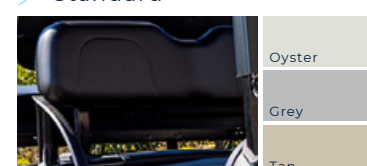

Standard

Black