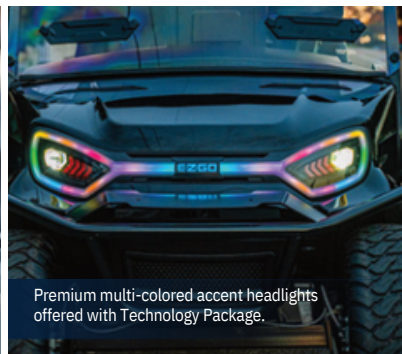

EXPRESS 4 4-PASSENGER

Built for High Performance

The E-Z-GO Express™ 4 delivers your choice of high-performance adventure with rugged styling, brilliant LED headlights, and premium packages designed for comfort and style. Turn the key to discover a ride that's ready to impress—and built to enjoy.

**POWERFUL
13.5-HP ENGINE**

**STANDARD & LIFTED
RIDE HEIGHTS**

**LUXURY PACKAGES
AVAILABLE**

Locking glovebox doors add extra security on select vehicle packages

New luxury seats, with automotive styling offered on STL and XTL packages.

10" touchscreen with backup camera and Bluetooth® capability available on select packages.

Premium multi-colored accent headlights offered with Technology Package.

EXPRESS 4

4-Passenger

	TOURING			SUMMIT		
	Perfect for spins around the neighborhood.			For those who want to carve their own path.		
PACKAGE	S	ST	STL	X	XT	XTL
POWERTRAIN	13.5 hp Gas Engine			13.5 hp Gas Engine		
HEIGHT	Standard			Lifted		
TIRES	Choose Your Own			Choose Your Own		
DECALS	Metallic			Black		
HEADLIGHTS	LED	LED Headlights W/ RGB Accents		LED	LED Headlights W/ RGB Accents	
TURN SIGNAL	-	Turn Signal Stalk		-	Turn Signal Stalk	
SEATS	Standard or Premium	Premium or Signature	Luxury	Standard or Premium	Premium or Signature	Luxury
TECHNOLOGY	-	ECOXGEAR Screen and Speaker		-	ECOXGEAR Screen and Speaker	
USB	USB-A	USB-A & C		USB-A	USB-A & C	
CUPHOLDER LIGHT	-	✓	✓	-	✓	✓
GLOVEBOX KIT*	-	✓	✓	-	✓	✓
BACKUP CAMERA	-	✓	✓	-	✓	✓
FENDER FLARE	-	-	-	✓	✓	✓
BRUSH GUARD	✓	✓	✓	-	✓	✓
KEY TYPE	Common		Unique	Common		Unique

Amarillo Brown

Premium

Black

Standard

Black

Tire & Wheel Options

Hole-N-One, 20x9-12, Rogue Alloy Wheel

Paramount, 205/35-14, SBR, FTV Alloy Wheel