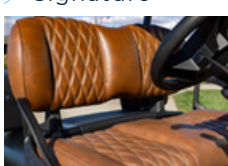

Signature

Amarillo Brown