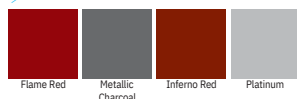

Premium Colors